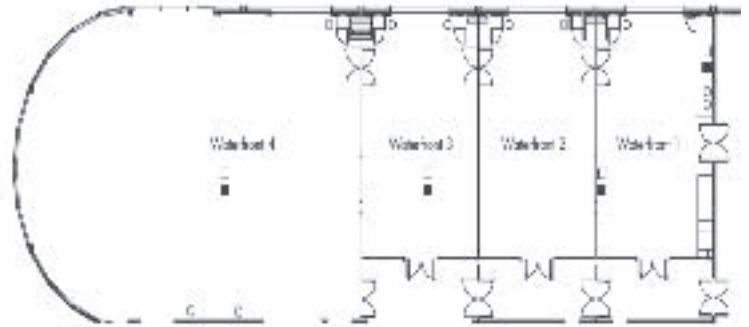

Room Name	Full Day Hire	Half Day Hire	Evening Hire
Waterfront 1	750.00	450.00	200.00
Waterfront 2	750.00	450.00	200.00
Waterfront 3	750.00	450.00	200.00
Waterfront 4	2500.00	1500.00	850.00
The Waterfront	8000.00	4500.00	1500.00